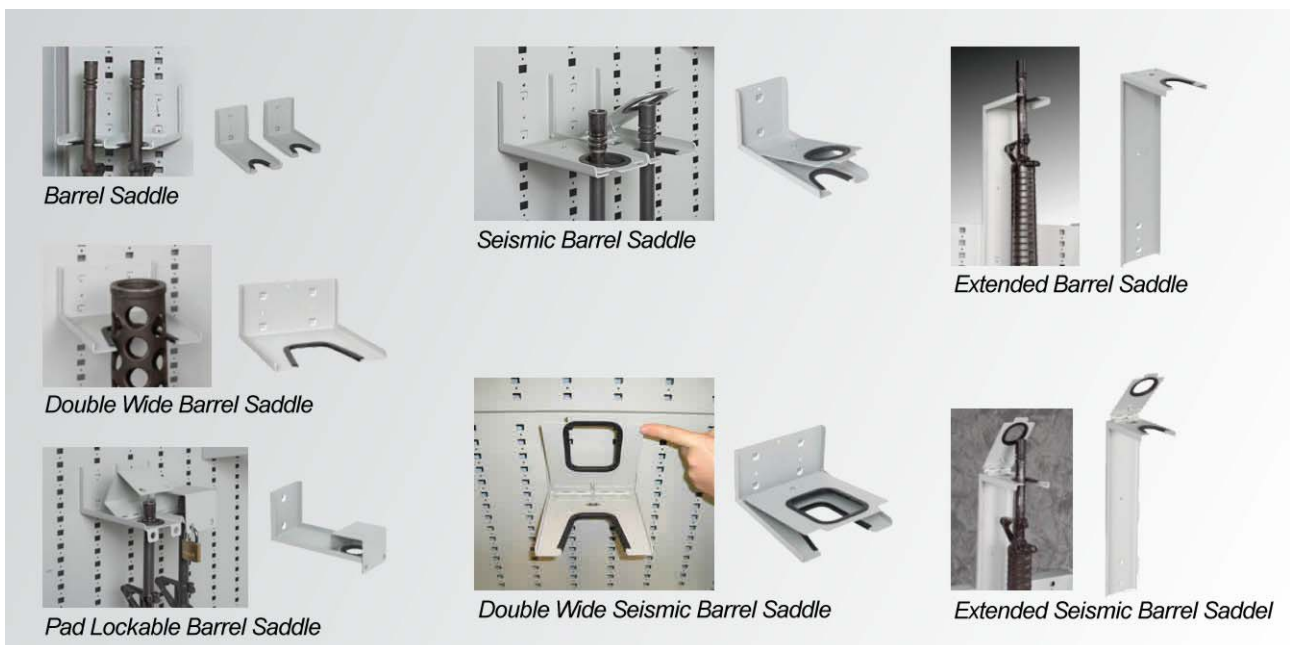

FWS – Components – Barrel Saddle for vertical storage

The fully adjustable Weapon Storage Components are the key to the flexibility of the FWS system whether used in a Police or Military Armoury, as part of a mobile operations unit, or for evidence storage. The components can be positioned in any location on the storage system back panels. They are securely fixed into position using a single fixing for fast changes when required using a single tool.

For police evidence storage, the flexibility provided by the adjustable components enable the highest density storage of diverse types and sizes of evidence such as pistols, shotguns, rifles etc. as well as other weapons such as knives all within a single cabinet or rack.

Barrel Saddle standard	<ul style="list-style-type: none"> - capacity: 1, 5 or 6 barrels - Depth: 5.5" / 139 mm or 7.0" / 178 mm
Double Wide Barrel Saddle	<ul style="list-style-type: none"> - For storage of machine guns which are often used with a bipod - the Double Space Saddle enables the additional width of the bipod to be accommodated on the gun storage rack.
Pad Lockable Barrel Saddle	<ul style="list-style-type: none"> - Enables weapons to be locked into the Secure Weapons Cabinet, Stackable Rack, or Expandable Rack. The standard rubber-lined U shaped barrel saddle is fitted with a hinged flap which is lowered over the barrel and padlocked shut (1 or 2 padlocks as required). Removal of the weapon is restricted to key holders which enables total control over access.
Seismic Barrel Saddle	<ul style="list-style-type: none"> - This component is ideal for securing weapons during transportation or in areas prone to seismic activity. - Also available for Extended Barrel Saddles or for Double Wide Barrel Saddles.
Extended Barrel Saddle	<ul style="list-style-type: none"> - Vertical extended Barrel Saddle
Article-No.	- FWS Components – Barrel Saddle Vertical
Note	- Ask for your individually quotation