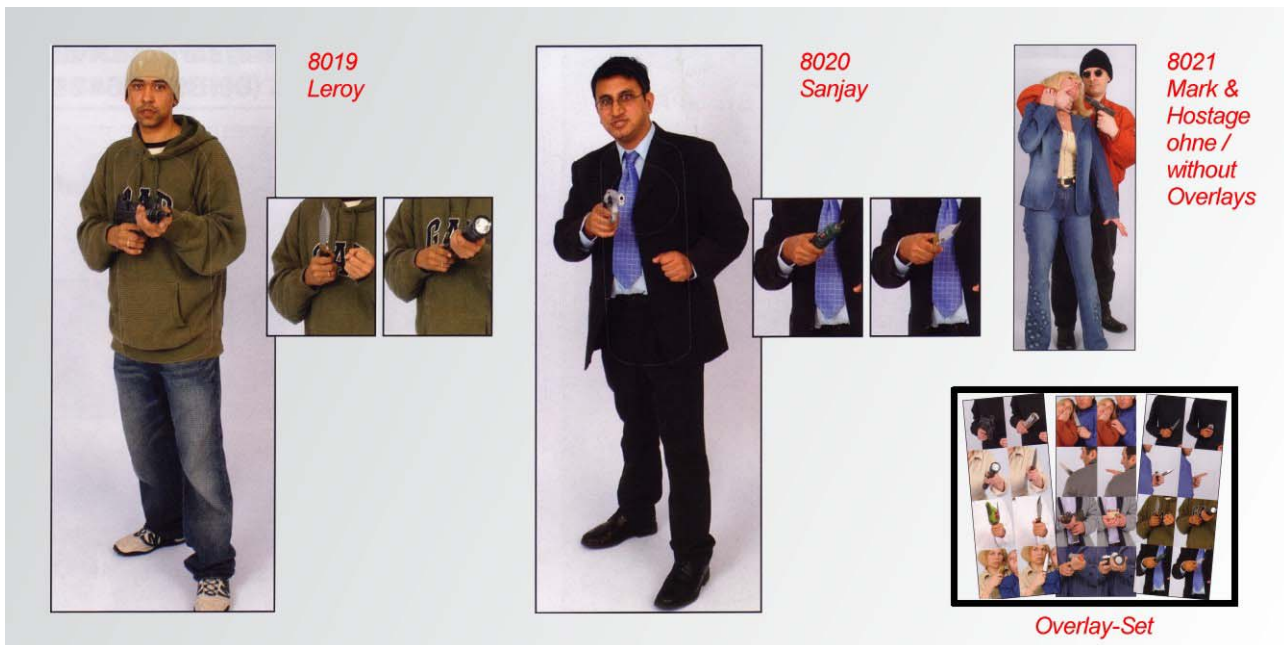

McQueen – Photo Targets 8000 Series

McQueen Photo Targets are shooting slices with photorealistic representation. The 8000 Series fits standard NATO target boards.

A special feature of these targets are the overlays with different detail photos. So could the shown person depicted a knife, a gun, a newspaper or other objects in the hand. The shooter must capture the target and decide to shot or not.

Size:	- 457 x 1143 mm (18" x 45")
Article-No.	- 8019 McQueen Photo Target: Leroy
	- 8020 McQueen Photo Target: Sanjay
	- 8021 McQueen Photo Target: Mark & Hostage ATTENTION: NO OVERLAY – THIS ITEM
	8222 McQueen Photo Target: Overlay set, (3 Sheets), for items 8009 to 8020 only. Two overlay pieces for each target in the set.