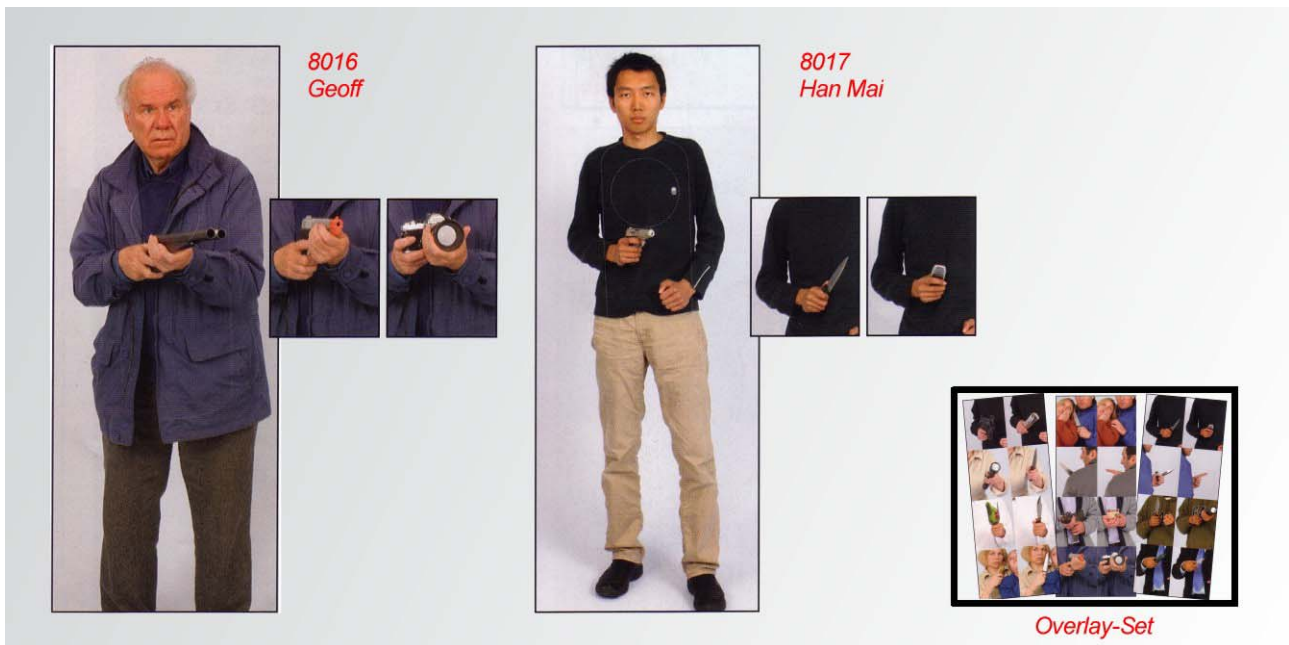

## McQueen – Photo Targets 8000 Series

McQueen Photo Targets are shooting slices with photorealistic representation. The 8000 Series fits standard NATO target boards.

A special feature of these targets are the overlays with different detail photos. So could the shown person depicted a knife, a gun, a newspaper or other objects in the hand. The shooter must capture the target and decide to shot or not.

<b>Size:</b>	- 457 x 1143 mm (18" x 45")
<b>Article-No.</b>	- <b>8016</b> <b>McQueen Photo Target:</b> Geoff
	- <b>8017</b> <b>McQueen Photo Target:</b> Han Mai
	- <b>8222</b> <b>McQueen Photo Target:</b> Overlay set, (3 Sheets), for items 8009 to 8020 only. Two overlay pieces for each target in the set.