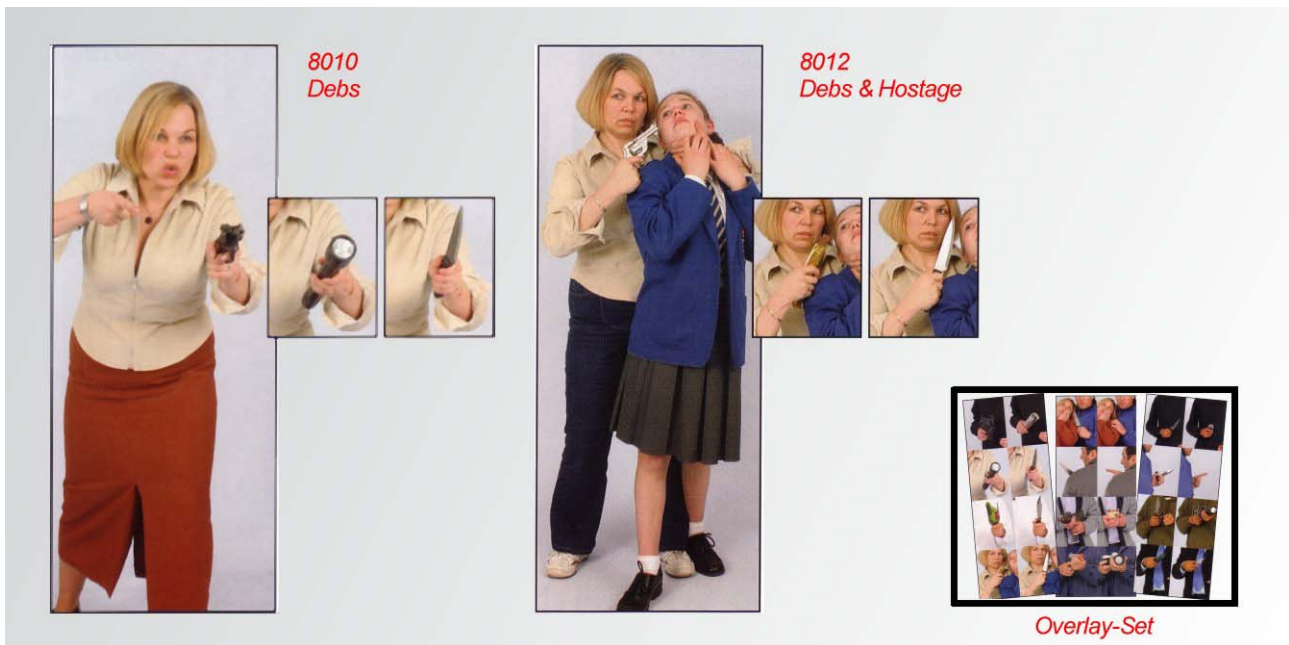

McQueen – Photo Targets 8000 Series

McQueen Photo Targets are shooting slices with photorealistic representation. The 8000 Series fits standard NATO target boards.

A special feature of these targets are the overlays with different detail photos. So could the shown person depicted a knife, a gun, a newspaper or other objects in the hand. The shooter must capture the target and decide to shot or not.

Size:	- 457 x 1143 mm (18" x 45")
Article-No.	- 8010 McQueen Photo Target: Debs
	- 8012 McQueen Photo Target: Debs & Hostage
	- 8222 McQueen Photo Target: Overlay set, (3 Sheets), for items 8009 to 8020 only. Two overlay pieces for each target in the set.