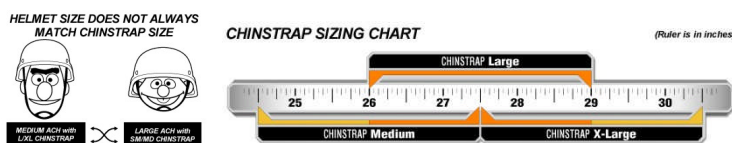

The ops-core® FAST bump helmet has a carbon fiber shell and is ideal for operations, fast roping, climbing and training. The shell is identical to the ballistic version, that means, the helmet is designed with the structural integrity to comfortably support binocular style NVDs. FAST helmets are lightweight, multi-impact, has ventilated liner with repositionable EPP impact pads and LDV closed-cell comfort foam that is not affected by temperature, altitude or moisture. The integrated Head-Loc chinstrap retention system gives helmet 4x more stability than standard issue ACH helmet suspension / retention products. FAST helmets comes with standard MARSOC / WARCOC 3-hole pattern and allows to mount the ops-core® VAS Shroud (sold separately), so the helmets are compatible with front mount visors, flashlights and other visual enhancement devices.

### Sizes

- Head Sizing Chart:	S/M	M/L	L/XL
Head Circumferences (cm)	53 – 56	56 – 59	59 – 61
Head Circumferences (in)	21 – 22 1/8	22 1/8 – 23 3/8	23 3/8 – 24
Head Size (US)	up to 7	up to 7 3/8	up to 7 5/8

### - Chinstrap Sizing Guide:

If you require a different size chinstrap than the one that comes with the FAST Helmet (listed below), please specify this when placing your order.

Helmet Size:	S/M	M/L	L/XL	Custom Order
Chinstrap:	M (24.5-27.5")	M (24.5-27.5")	L (26-29")	XL (27.5-30.5")

### Weight

- As shown in photos, incl. VAS Shroud and rails	S/M 1.41 lbs (638 g)	M/L 1.50 lbs (682 g)	L/XL 1.64 lbs (744 g)
--	-------------------------	-------------------------	--------------------------