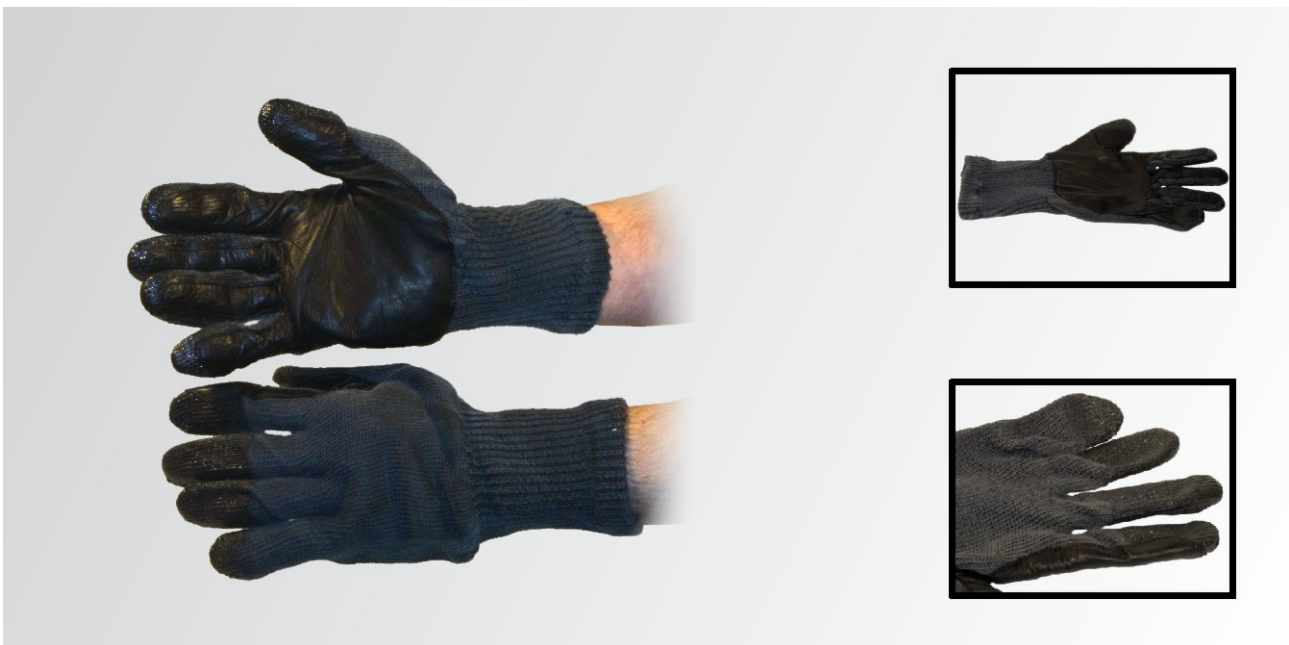

NOWAR Operation Glove – Model Drugs Detective

Policemen, Officials of Justice and Courts get in situations that they have to make bag or pocket controls. The officials can be easily injured by a needle of a mainliner when checking the bag or pocket. The risk of an Aids-Infection is very high.

Our Model Drugs Detective is a knit-glove made of black, cut resistant Kevlar. The palm is patched with handy Nappa leather. The fingertips are immersed in nitrile. This offers a further protection against needle stitches. The risk of an infectious disease can be considerably minimized.

Material	- 100 % Kevlar - Nappa leather
Colour	- Black
Size key	- Size S = 01 - Size M = 02 - Size L = 03 - Size XL = 04 - Size XXL = 05
Article-No.	- 01214
Notes	- In case of order, please indicate the article-no. as follows: 0121402 = Size M (The first 5 figures are the main article number, the last 2 show the size).