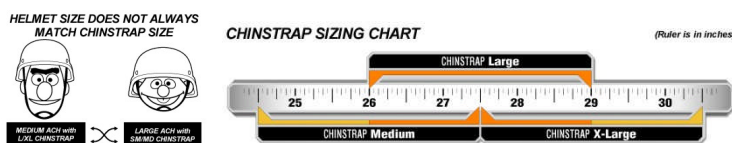

The ops-core® FAST bump helmet has a carbon fiber shell and is ideal for operations, fast roping, climbing and training. The shell is identical to the ballistic version, that means, the helmet is designed with the structural integrity to comfortably support binocular style NVDs. FAST helmets are lightweight, multi-impact, has ventilated liner with repositionable EPP impact pads and LDV closed-cell comfort foam that is not affected by temperature, altitude or moisture. The integrated Head-Loc chinstrap retention system gives helmet 4x more stability than standard issue ACH helmet suspension / retention products. FAST helmets comes with standard MARSOC / WARCOC 3-hole pattern and allows to mount the ops-core® VAS Shroud (sold separately), so the helmets are compatible with front mount visors, flashlights and other visual enhancement devices.

### Sizes

- Head Sizing Chart:	S/M	M/L	L/XL
Head Circumferences (cm)	53 – 56	56 – 59	59 – 61
Head Circumferences (in)	21 – 22 1/8	22 1/8 – 23 3/8	23 3/8 – 24
Head Size (US)	up to 7	up to 7 3/8	up to 7 5/8

### - Chinstrap Sizing Guide:

If you require a different size chinstrap than the one that comes with the FAST Helmet (listed below), please specify this when placing your order.

Helmet Size:	S/M	M/L	L/XL	Custom Order
Chinstrap:	M (24.5-27.5")	M (24.5-27.5")	L (26-29")	XL (27.5-30.5")

Since people have different shaped heads, helmet size (the size of the top of your head) is not always proportional to the chinstrap size (the size of your face).

Weight	- As shown in photos, incl. VAS Shroud and rails	S/M	M/L	L/XL
		1.41 lbs (638 g)	1.50 lbs (682 g)	1.64 lbs (744 g)