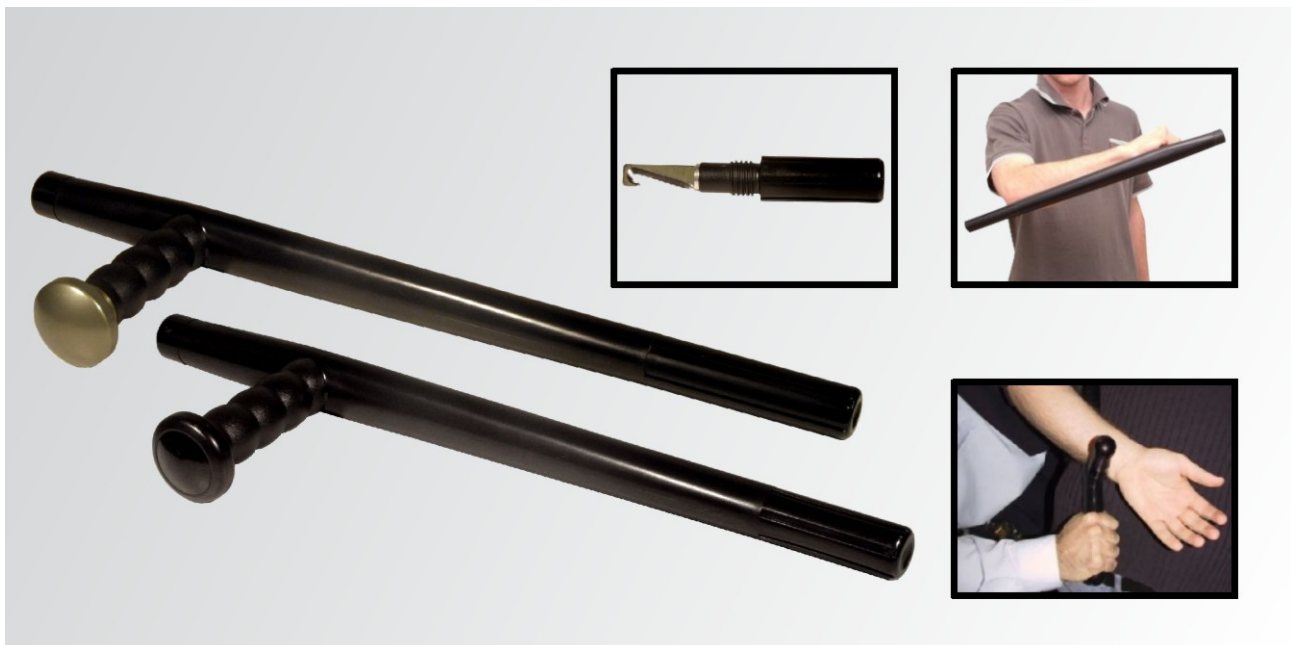

## NOWAR Baton – Model RMS (Rescue Multi-Purpose Baton)

The Tonfa is one of the most important weapons of German Police and will be used for protection of Police officials during arresting criminals or as means to direct enforcement by patrolmen as also by officials of riot police. Additionally, it also performs other tasks, such as using as lever tool for opening of uptighted vehicle doors after an accident or quick battering a window to rescue a person.

The RMS is developed by us and established for years. It is shock absorbing through a special form and can be ordered with knife screwed in as optional equipment. This rescue knife can be used as belt cutter or as cutter of plastic cuffs without injuring the person owing to its special form.

<b>Material</b>	- Plastic XENYOY
<b>Colour</b>	- Black
<b>Weight</b>	- Approx. 550 gram
<b>Version</b>	- RMS 51 = length 51 cm, with or without rescue knife available - RMS 55 = length 55 cm, with or without rescue knife available
<b>Article-No.</b>	- <b>0410201</b> <b>RMS 51 without rescue knife</b> - <b>0410202</b> <b>RMS 51 with rescue knife</b> - <b>0410301</b> <b>RMS 55 without rescue knife</b> - <b>0410302</b> <b>RMS 55 with rescue knife</b>
<b>Notes</b>	- A spare part list is available on request